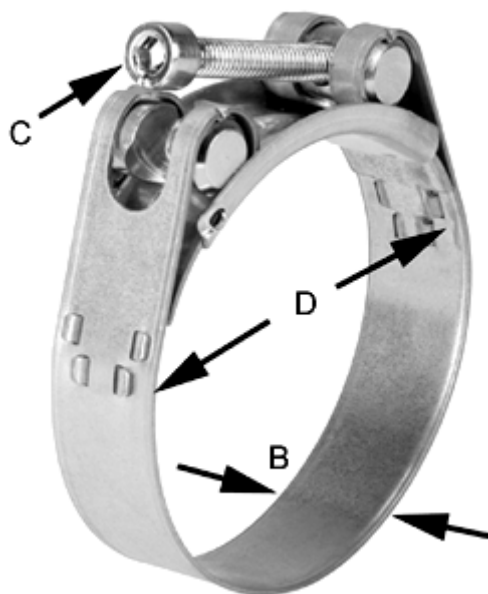

# Data Sheet

Article number: 025927202066

Description: Heavy Duty Clamp GBS M 66/20 W2 ISK QRC

## Measures

---

C (screw type) = ISK
Diameter D = 63-68
Width B = 20